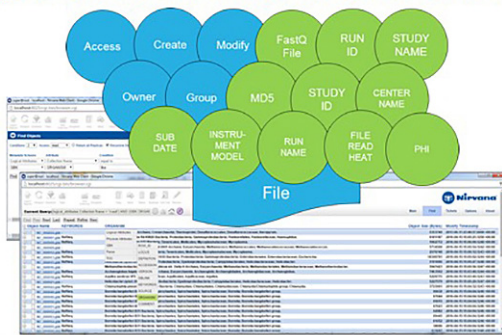

Energy Exploration

Media & Entertainment

KEY FEATURES

- Creates a Single Global Namespace across on-site storage, private and public clouds
- Reduces storage costs by 75% with automated tiering
- Provides comprehensive metadata extraction and search capability
- Empowers global collaboration by maintaining data provenance, audit, security and access control
- Allows for extensive storage system analytics

NIRVANA DATA AWARE INTELLIGENT STORAGE

The Right Data in the Right Place at the Right Cost

Makes Data Easy to Find, Track, Move and Manage

Provenance Auditing Security Workflow

Automatic Tiering to Low-Cost Storage

Comprehensive Metadata Extraction and Search

- Locates hard to find data by querying comprehensive user-defined, workflow-specific metadata describing the data stored, independent of storage location or when it was created
- Provides an intuitive Graphical User Interface