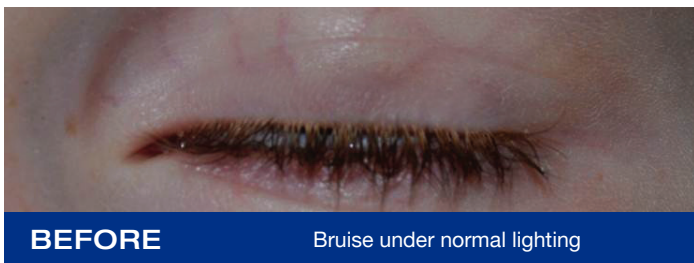

### Camera

- Canon EOS Rebel T6 DSLR camera with 18-55mm lens
- 8GB memory card
- 18 megapixel, 3x optical zoom
- Full 1920 x 1080 HD video resolution

*The CrimeCam Examiner+ Ring Light is available separately and can be easily attached to most Nikon and Canon cameras.*

## DETECT

- Biologicals
- Bruising
- Fibers/Trace
- Bite Marks
- Strangulation Marks
- Treated Fingerprints