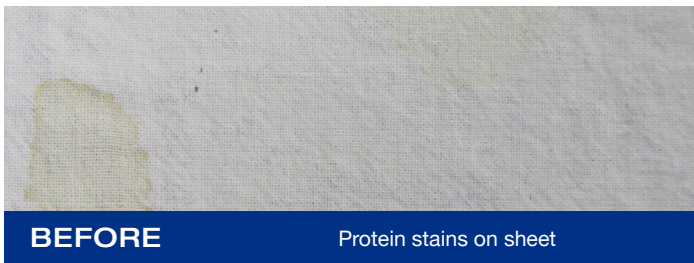

DETECT

- Biologicals
- Bruising
- Fibers/Trace
- Bite Marks
- Strangulation Marks
- Treated Fingerprints