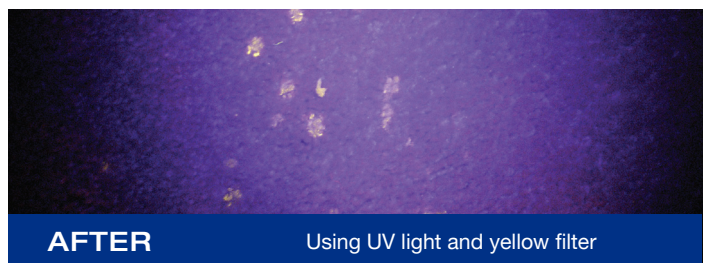

### Camera

- Canon EOS Rebel T6 DSLR camera with 18-55mm lens
- 8GB memory card
- 18 megapixel, 3x optical zoom
- Full 1920 x 1080 HD video resolution

*The CrimeCam Examiner+ Ring Light is available separately and can be easily attached to most Nikon and Canon cameras.*

## DETECT

- Biologicals
- Bruising
- Fibers/Trace
- Bite Marks
- Strangulation Marks
- Treated Fingerprints