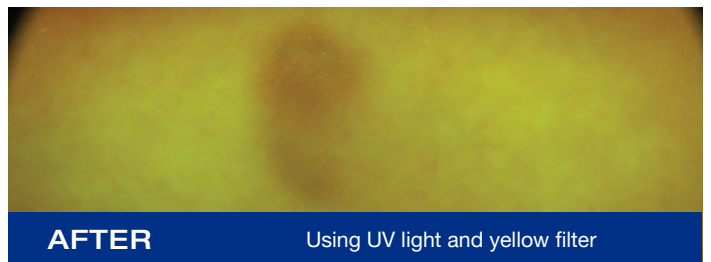

### Camera

- Canon EOS Rebel T6 DSLR camera with 18-55mm lens
- 8GB memory card
- 18 megapixel, 3x optical zoom
- Full 1920 x 1080 HD video resolution

*The CrimeCam Examiner+ Ring Light is available separately and can be easily attached to most Nikon and Canon cameras.*

## DETECT

- Biologicals
- Bruising
- Fibers/Trace
- Bite Marks
- Strangulation Marks
- Treated Fingerprints