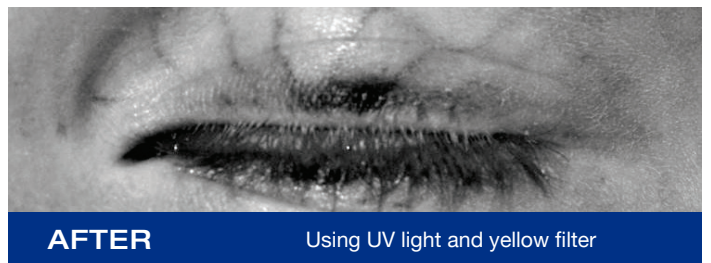

### Camera

- Canon EOS Rebel T6 DSLR camera with 18-55mm lens
- 8GB memory card
- 18 megapixel, 3x optical zoom
- Full 1920 x 1080 HD video resolution

*The CrimeCam Examiner+ Ring Light is available separately and can be easily attached to most Nikon and Canon cameras.*

## DETECT

- Biologicals
- Bruising
- Fibers/Trace
- Bite Marks
- Strangulation Marks
- Treated Fingerprints