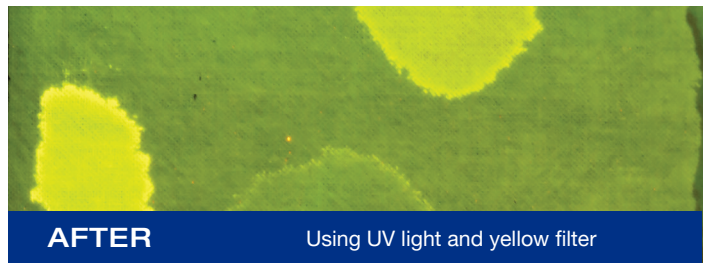

### Camera

- Canon EOS Rebel T6 DSLR camera with 18-55mm lens
- 8GB memory card
- 18 megapixel, 3x optical zoom
- Full 1920 x 1080 HD video resolution

*The CrimeCam Examiner+ Ring Light is available separately and can be easily attached to most Nikon and Canon cameras.*

## DETECT

- Biologicals
- Bruising
- Fibers/Trace
- Bite Marks
- Strangulation Marks
- Treated Fingerprints